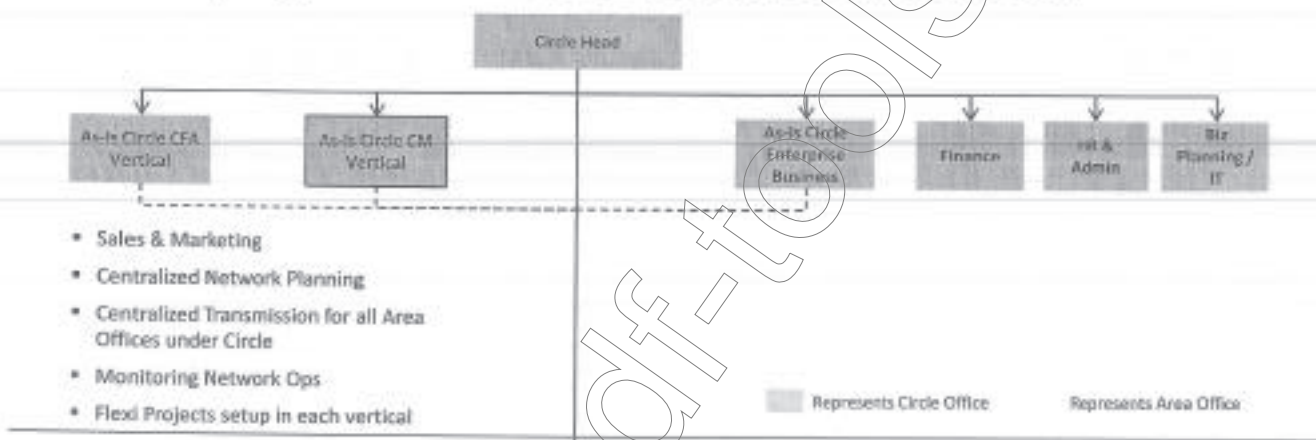

Structure of Area Office (Stage 1: Pre – ERP and Network O&M In-house)